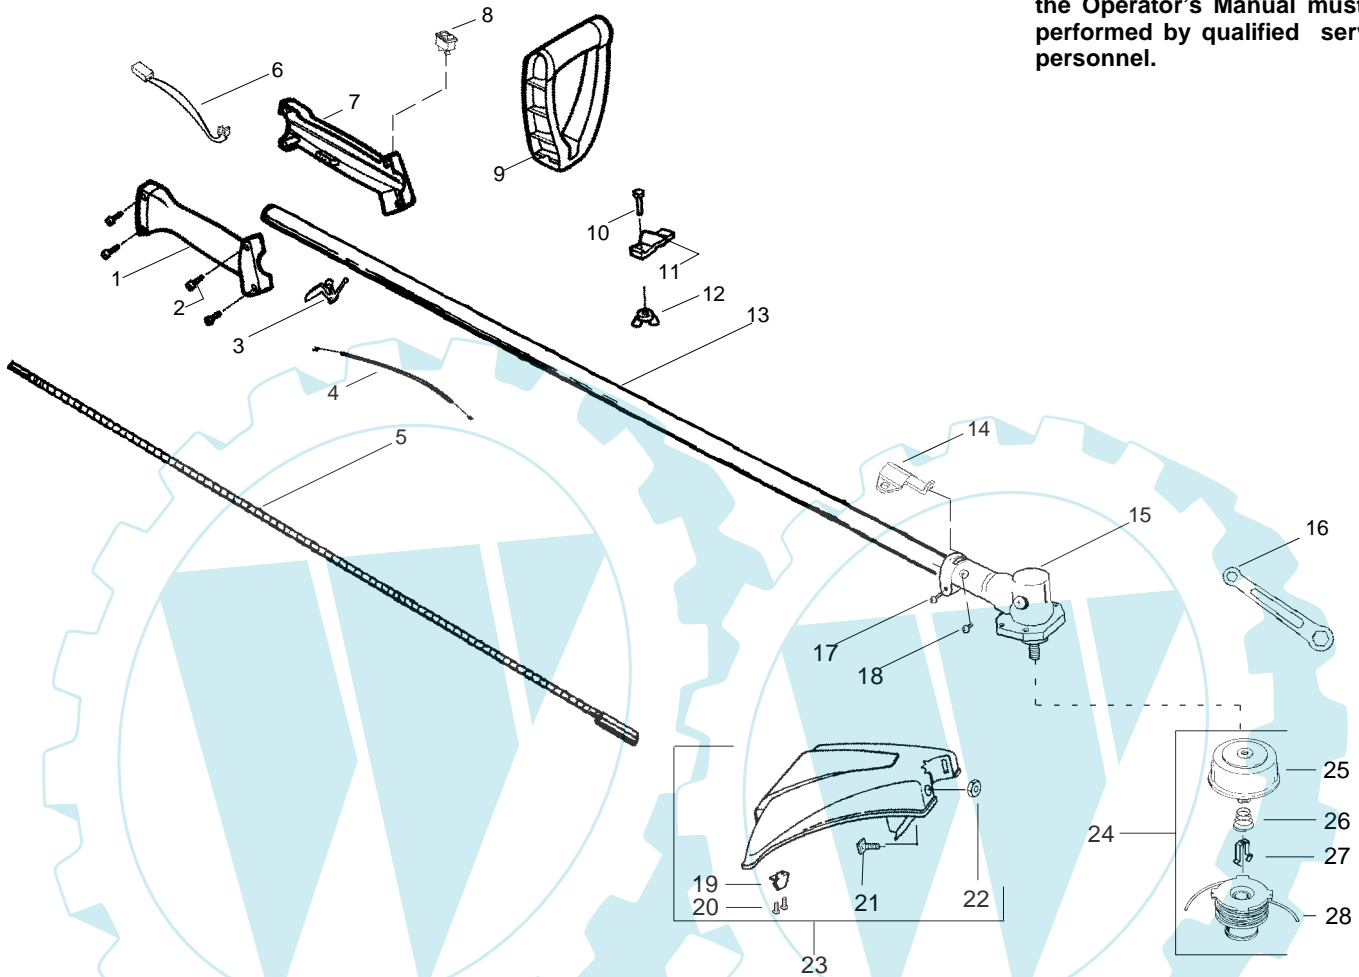

PARTS LIST NO. 530164310		<b>McCULLOCH</b> . PARTS LIST	MODEL(s) Trim Mac 251 SST
DATE 1/21/05	Replaces 530164310 - 11/23/04		<b>Note:</b> Illustration may differ from actual model due to design changes

**⚠ WARNING**

All repairs, adjustments and maintenance not described in the Operator's Manual must be performed by qualified service personnel.

Ref.	Part No.	Description	Ref.	Part No.	Description
1.	530069888	Kit-Throttle Hsg. (Right)	18.	530016224	Screw
2.	530016273	Screw-Throttle Hsg.	19.	530052285	Line Limiter
3.	530038682	Trigger	20.	530015966	Screw-Line Limiter
4.	530036744	Assy-Throttle Cable	21.	530015820	Bolt
5.	530096075	Flex-Drive Shaft	22.	530015197	Nut
6.	530054183	Assy-Leadwire	23.	530071804	Kit-Shield Ass'y. (incl. 16,19,20,21,22)
7.	530095382	Throttle Hsg. (Left)	24.	530056498	Assy-Cutting Head (Incl. 25-28)
8.	530069572	Kit-Switch	25.	530095772	Hub Ass'y
9.	530038708	Assist Handle	26.	530053241	Spring
10.	530015820	Bolt	27.	530401957	Clip-Retainer-Head
11.	530094742	Clamp-Handle	28.	530056500	Assy-Spool w/Line
12.	530016152	Wingnut			Not Shown
13.	530071801	Assy-Drive Shaft Hsg.		----	Operator Manual
14.	530096067	Bracket-Shield	✓	530166189	(Scan)
15.	530096068	Assy-Gear Box	✓	530166190	(Euro)
16.	530056401	Wrench	✓	530150312	Shaft Warning Decal
17.	530016014	Screw			

✓ = NEW PART NUMBER FOR THIS IPL

★ = REFER TO THE SERVICE REFERENCE INDICATED FOR MORE INFORMATION. (LOCATED AT END OF IPL)

PARTS LIST NO. 530164310		<b>McCULLOCH</b> . PARTS LIST	MODEL(s) Trim Mac 251 SST
DATE 1/21/05	Replaces 530164310 - 11/23/04		<b>Note:</b> Illustration may differ from actual model due to design changes

↗ = NEW PART NUMBER FOR THIS IPL    \* = REFER TO THE SERVICE REFERENCE INDICATED FOR MORE INFORMATION. (LOCATED AT END OF IPL)