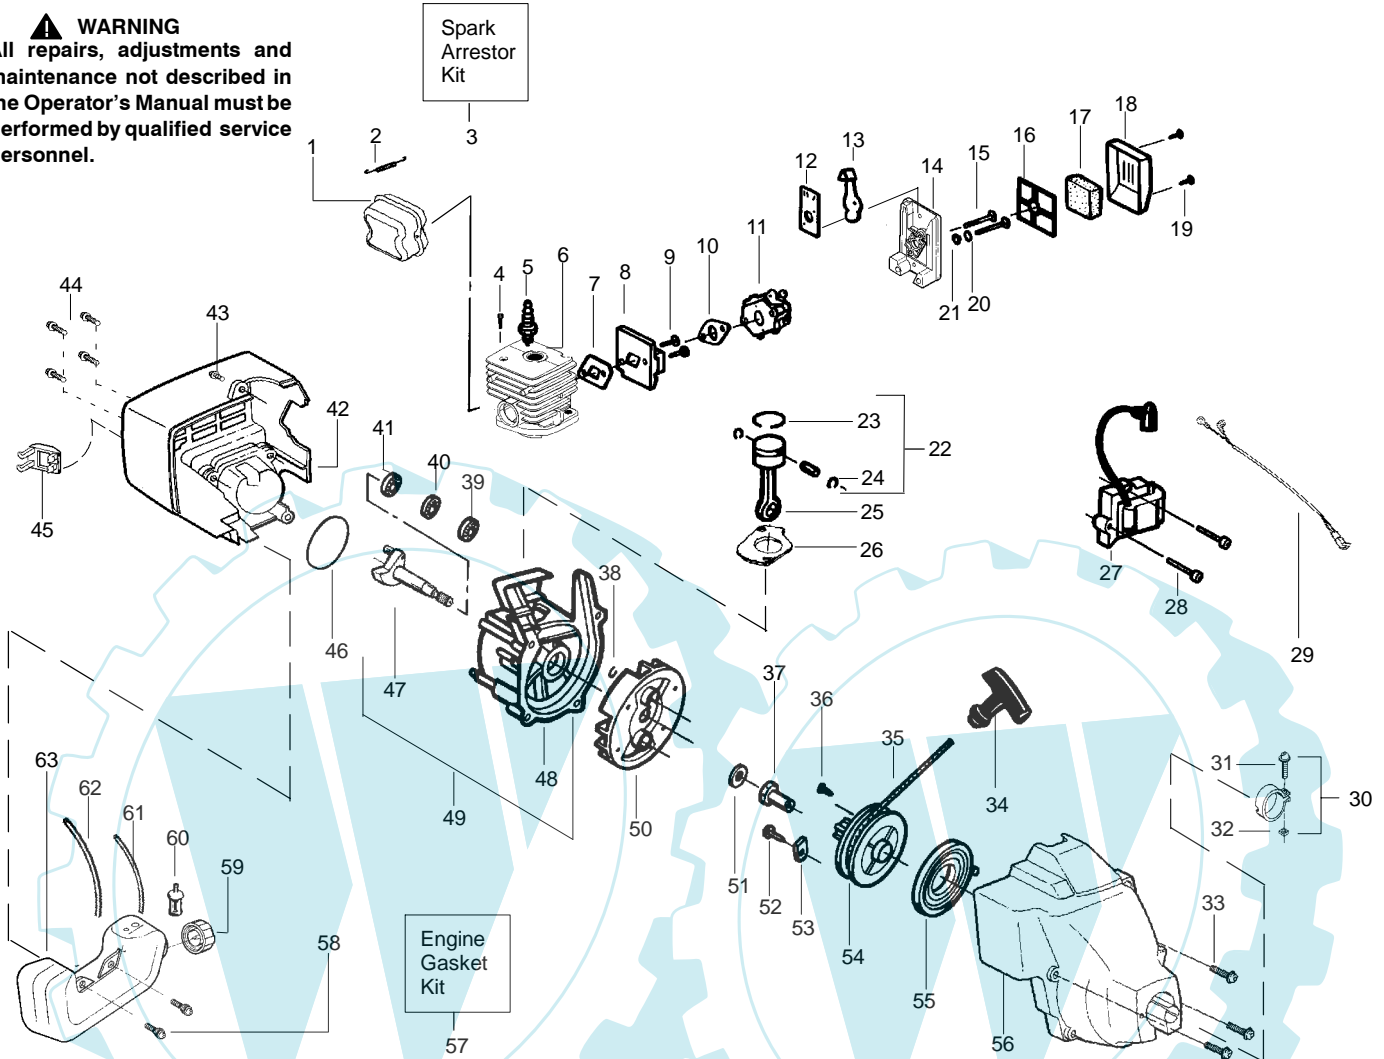

PARTS LIST NO. 530164310		McCULLOCH. PARTS LIST	MODEL(s) Trim Mac 251 SST	
DATE 1/21/05	Replaces 530164310 - 11/23/04		Note: Illustration may differ from actual model due to design changes	PAGE NO. 2

⚠ WARNING
All repairs, adjustments and maintenance not described in the Operator's Manual must be performed by qualified service personnel.

Ref.	Part No.	Description	Ref.	Part No.	Description	Ref.	Part No.	Description
1.	530071396	Kit - Muffler (incl. 2)	22.	530071833	Kit - Piston	45.	530054536	Guard-Muffler
2.	530042088	Spring-Muffler	23.	530055120	(Incl. 23, 24 & Pin)	46.	530071363	O-Ring-C'case (kit)
3.	530071391	Kit-Spark Arrestor	24.	530015162	Ring-Piston	47.	530054753	Assy-Crankshaft
4.	530015953	Screw-Cylinder	25.	530069945	Retainer-Piston Pin	48.	530071627	Kit-Crankcase
5.	Champion	Spark Plug (RCJ 6Y)	26.	530071363	Gasket-Cylinder (kit)	49.	530071624	(Incl. 39-41)
6.	530071359	Kit-Cylinder	27.	530039163	Module-Ignition	50.	530069886	Assy-C'case & C'shaft
7.	530071363	Gasket-Cyl/Carb.(kit)	28.	530016357	Screw	51.	530015828	(Incl. 38,47,48)
8.	530057634	Adaptor-Carb.	29.	530049018	Assy-Switch Wire	52.	530015775	Assy-Flywheel
9.	530016014	Screw	30.	530056365	Assy-Nose Cone Clamp	53.	530027523	Washer-Flat
10.	530071363	Gasket-Carb.(kit)	31.	530016381	(Incls. 31 & 32)	54.	530069400	Screw
11.	530071630	Kit - Carburetor Ass'y (C1U-W7D)	32.	530016382	Screw-Nose Cone	55.	530042085	Kit-Starter Pulley
Repair kits are not available for this carb. - Please order complete assy.			33.	530015810	Nut-Nose Cone	56.	530071677	(Incl. 36)
12.	530038747	Plate-Choke Mounting	34.	530027569	Screw	57.	530071363	Spring-Starter
13.	530038686	Shutter-Choke	35.	530069232	Handle-Starter	58.	530016379	Kit-Fan Hsg. Assy.
14.	530052431	Box-Air	36.	530016392	Kit - Rope	59.	530014347	Kit-Engine Gasket
15.	530016393	Screw	37.	530038604	Screw	60.	530095646	(Incl. 7,10,26,46)
16.	530036569	Plate - Filter Support	38.	530015941	Coupling-Drive	61.	530069247	Retainer-Fuel Tank
17.	530036575	Foam-Air Filter	39.	530055728	Retain. Ring-C'shaft	62.	530069216	Assy-Fuel Cap w/ret.
18.	530036568	Cover-Air Filter	40.	530019264	Bearing-Outer	63.	530049296	Assy-Fuel Pickup
19.	530016349	Screw	41.	530032125	Seal-C'case			Kit-Fuel Line (Small)
20.	530015852	Spacer-Choke	42.	530057026	Bearing-Inner			Kit-Fuel Line (Large)
21.	530015254	Washer	43.	530015934	Shroud-Rear			Assy-Fuel Tank (Incl. cap, fuel line, filter)
			44.	530015810	Screw			

↗ = NEW PART NUMBER FOR THIS IPL   * = REFER TO THE SERVICE REFERENCE INDICATED FOR MORE INFORMATION. (LOCATED AT END OF IPL)